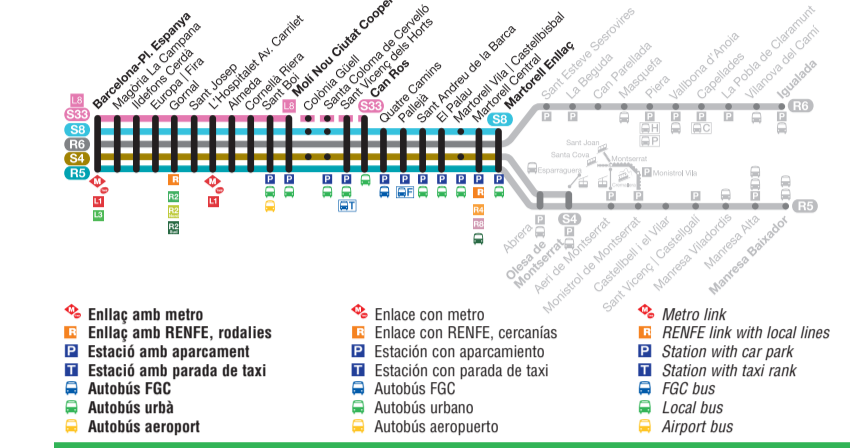

Advertisement for FGC Ferrocarrils de la Generalitat de Catalunya. It includes the slogan 'Horari Setembre 2011' and 'Horario Septiembre 2011' with a 'Timetable' logo. It also features a 'Barcelona Martorell' logo with an arrow pointing towards the right.

Informational text about bus services. It includes sections for 'BUS DE FONTPINEDA', 'BUS URBANO DE TORRELLES', 'BUS NOCTURNO A MANRESA', and 'MANRESA NIGHT BUS ROUTE'. It also provides contact information for the Generalitat de Catalunya.

Barcelona-Pl. Espanya → Martorell Feiners / Laborables / Weekdays

Main train timetable table for Barcelona-Pl. Espanya to Martorell. It lists departure times for various lines (S4, S33, S4, S8, R5, R6) to stations like Martorell Enllaç, Martorell Central, and others. It includes sections for 'De 0.04 h a 0.86 h', 'De 9.01 h a 21.31 h', and 'Últims trens en divendres i vigílies de festius de 0.25 h a 2.05 h'.

Martorell → Barcelona-Pl. Espanya Feiners / Laborables / Weekdays

Main train timetable table for Martorell to Barcelona-Pl. Espanya. It lists departure times for various lines (R6, S, S33, S4, S8, R5, R6) to stations like Martorell Central, Martorell Enllaç, and others. It includes sections for 'De 5.00 h a 9.01 h', 'De 9.05 h a 22.15 h', and 'Últims trens en divendres i vigílies de festius de 0.11 h a 2.11 h'.